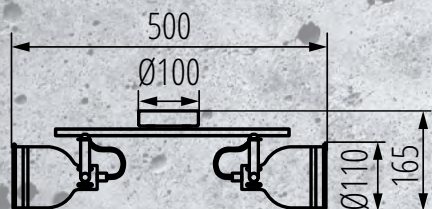

Kanlux DERATO

●	DERATO EL-10 B-SR	35640	max 8W	black
○	DERATO EL-10 W-SR	35641	max 8W	white
●	DERATO EL-21 B-SR	35642	2 x max 8W	black
○	DERATO EL-21 W-SR	35643	2 x max 8W	white
●	DERATO EL-30 B-SR	35644	3 x max 8W	black
○	DERATO EL-30 W-SR	35645	3 x max 8W	white
●	DERATO EL-41 B-SR	35646	4 x max 8W	black
○	DERATO EL-41 W-SR	35647	4 x max 8W	white

rated voltage: **220-240 V**

rated frequency: **50 Hz**

light source: **only LED LED (8W)**

cap: **E14**

fixture movable horizontally: **350 [°]**

fixture movable vertically: **110 [°]**

housing and lampshade material: **steel**

protection class against electric shock: **I**

IP20 indoor

ambient temperature range over which
the product may be exposed [C]: **5 ÷ 25**