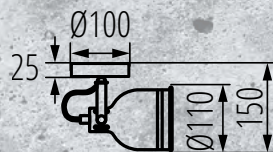

DERATO EL-10 W
DERATO EL-10 B